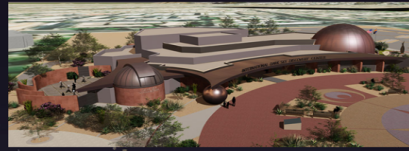

INTERNATIONAL
DARK SKY
DISCOVERY CENTER

Directed Gifts	Naming Rights	Status
INTERNATIONAL DARK SKY DISCOVERY CENTER	$ 8,000,000	Open
DARK SKY OBSERVATORY	$ 2,000,000	Open
Observatory Gallery	$ 250,000	Open
Observatory Telescope	$ 150,000	Claimed
Observatory Control Room	$ 50,000	Claimed
Private Viewing Terrace	$ 25,000	Claimed
Portable Telescopes (1)	$ 5,000	Claimed
Portable Telescopes (1)	$ 5,000	Claimed
Portable Telescopes (1)	$ 5,000	Claimed
Portable Telescopes (1)	$ 5,000	Claimed
Portable Telescopes (1)	$ 5,000	Open
HYPERSPACE PLANETARIUM	Completed	Claimed
Planetarium Gallery	$ 250,000	Open
Planetarium Projection System	$ 100,000	Claimed
Planetarium Control Area	$ 50,000	Open
Planetarium Digital Sound System	$ 50,000	Claimed
Planetarium Seating	$ 25,000	Claimed
Planetarium Thematic Lighting	$ 20,000	Claimed
Planetarium Shows (10)	$ 50,000	Claimed

INSPIRATION THEATER	$ 2,000,000	Open
Theater Control Room	$ 75,000	Open
Theater Projection System	$ 75,000	Open
Theater Sound System	$ 50,000	Open
Theater Seating	$ 30,000	Claimed
Theater Screen & Podiums	$ 25,000	Open
Theater Experience Lighting	$ 25,000	Open