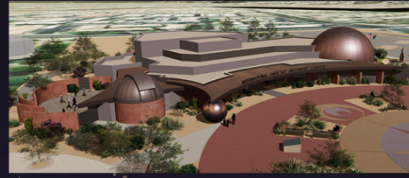

INTERNATIONAL
DARK SKY
DISCOVERY CENTER

Directed Gifts	Naming Rights	Status
INTERNATIONAL DARK SKY DISCOVERY CENTER	$ 8,000,000	Open
DARK SKY OBSERVATORY	$ 2,000,000	Open
Observatory Telescope	$ 150,000	Claimed
Observatory Control Room	$ 50,000	Claimed
Private Viewing Terrace	$ 25,000	Claimed
Portable Telescopes (1)	$ 5,000	Claimed
Portable Telescopes (1)	$ 5,000	Claimed
Portable Telescopes (1)	$ 5,000	Claimed
Portable Telescopes (1)	$ 5,000	Claimed
Portable Telescopes (1)	$ 5,000	Claimed
HYPERSPACE PLANETARIUM	Completed	Claimed
Planetarium Projection System	$ 100,000	Claimed
Planetarium Digital Sound System	$ 50,000	Claimed
Planetarium Seating	$ 25,000	Claimed
Planetarium Thematic Lighting	$ 20,000	Claimed
Planetarium Shows (10)	$ 50,000	Claimed

INSPIRATION THEATER	$ 2,000,000	Open
Theater Control Room	$ 75,000	Open
Theater Projection System	$ 75,000	Open
Theater Sound System	$ 50,000	Open
Theater Seating	$ 30,000	Claimed
Theater Experience Lighting	$ 25,000	Open