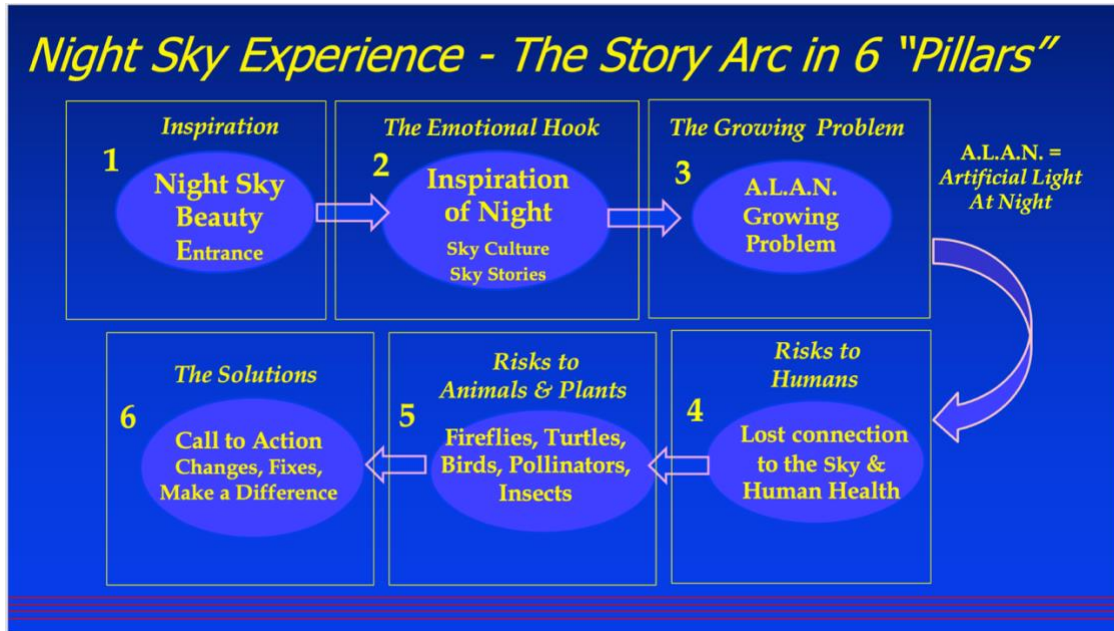

On August 28 and 29, we launched our collaborative effort with two full days of discussions, presentations, and brainstorming. The image below outlines the flow and the themes in the various areas.